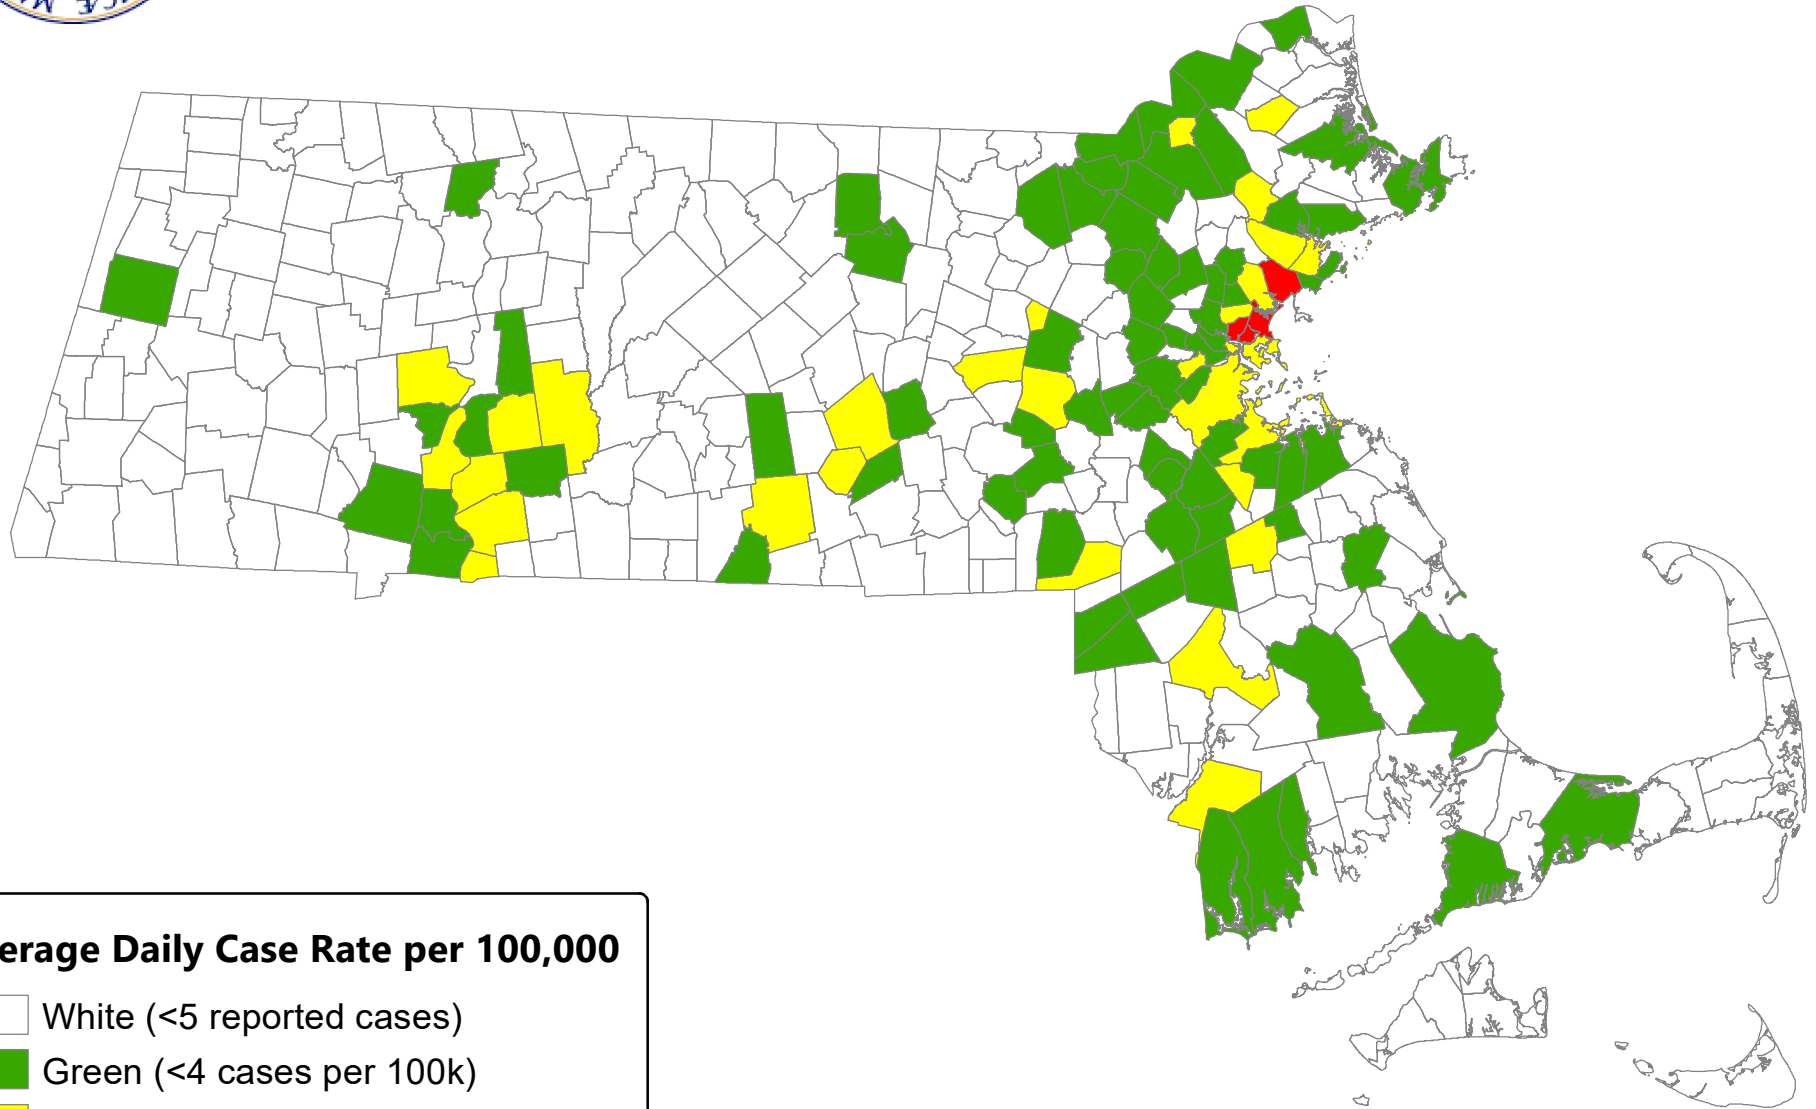

Average Daily Case Rate (per 100,000) for COVID-19 in MA by City/Town Over Last Two Weeks 7/22/2020 - 8/5/2020

Average Daily Case Rate per 100,000

- White (<5 reported cases)
- Green (<4 cases per 100k)
- Yellow (4 - 8 cases per 100k)
- Red (>8 cases per 100k)