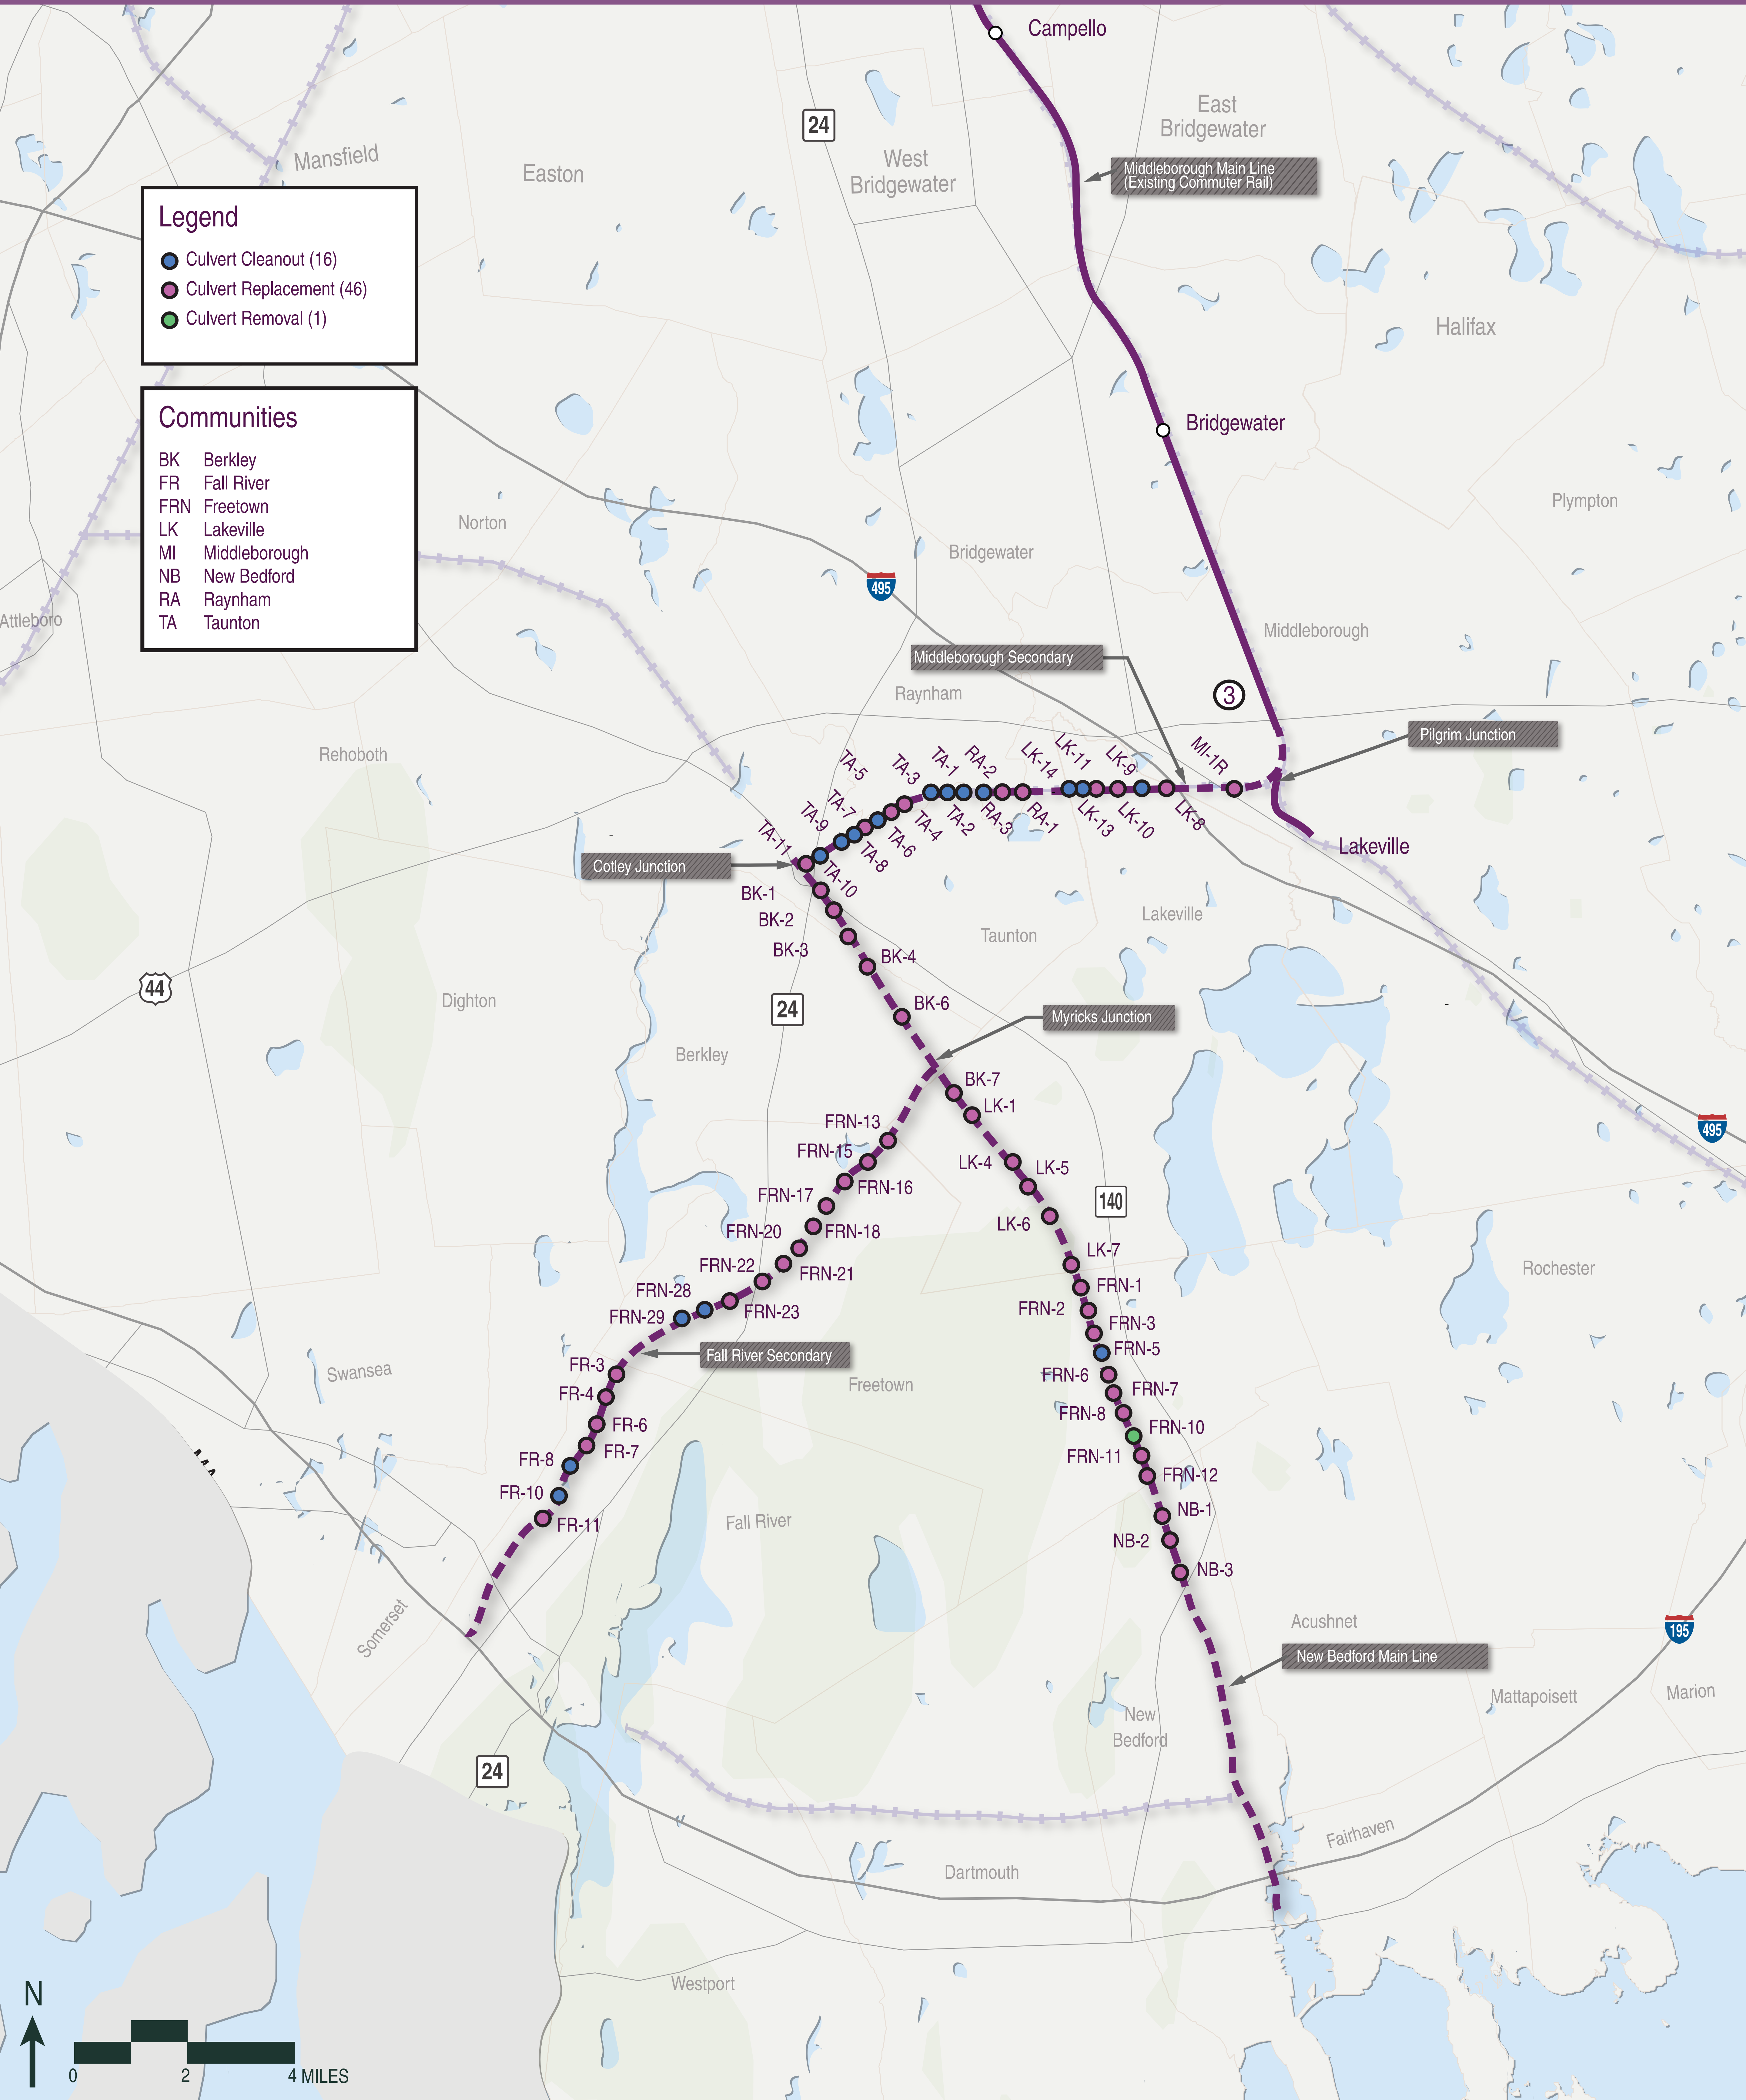

South Coast Rail - Early Action Culverts

Legend

- Culvert Cleanout (16)
- Culvert Replacement (46)
- Culvert Removal (1)

Communities

BK	Berkley
FR	Fall River
FRN	Freetown
LK	Lakeville
MI	Middleborough
NB	New Bedford
RA	Raynham
TA	Taunton